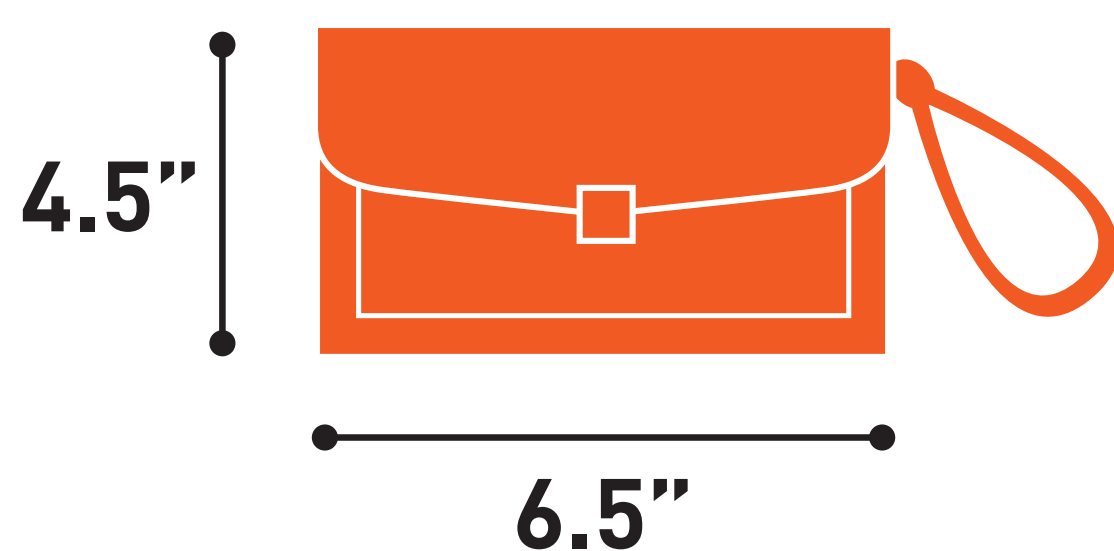

# BAG POLICY

To help expedite entry, only the following bag sizes will be permitted. This will ensure a safe and efficient experience.

NEW YORK CITY WINE & FOOD FESTIVAL

PRESENTED BY

**CLUTCH**  
with or without a strap