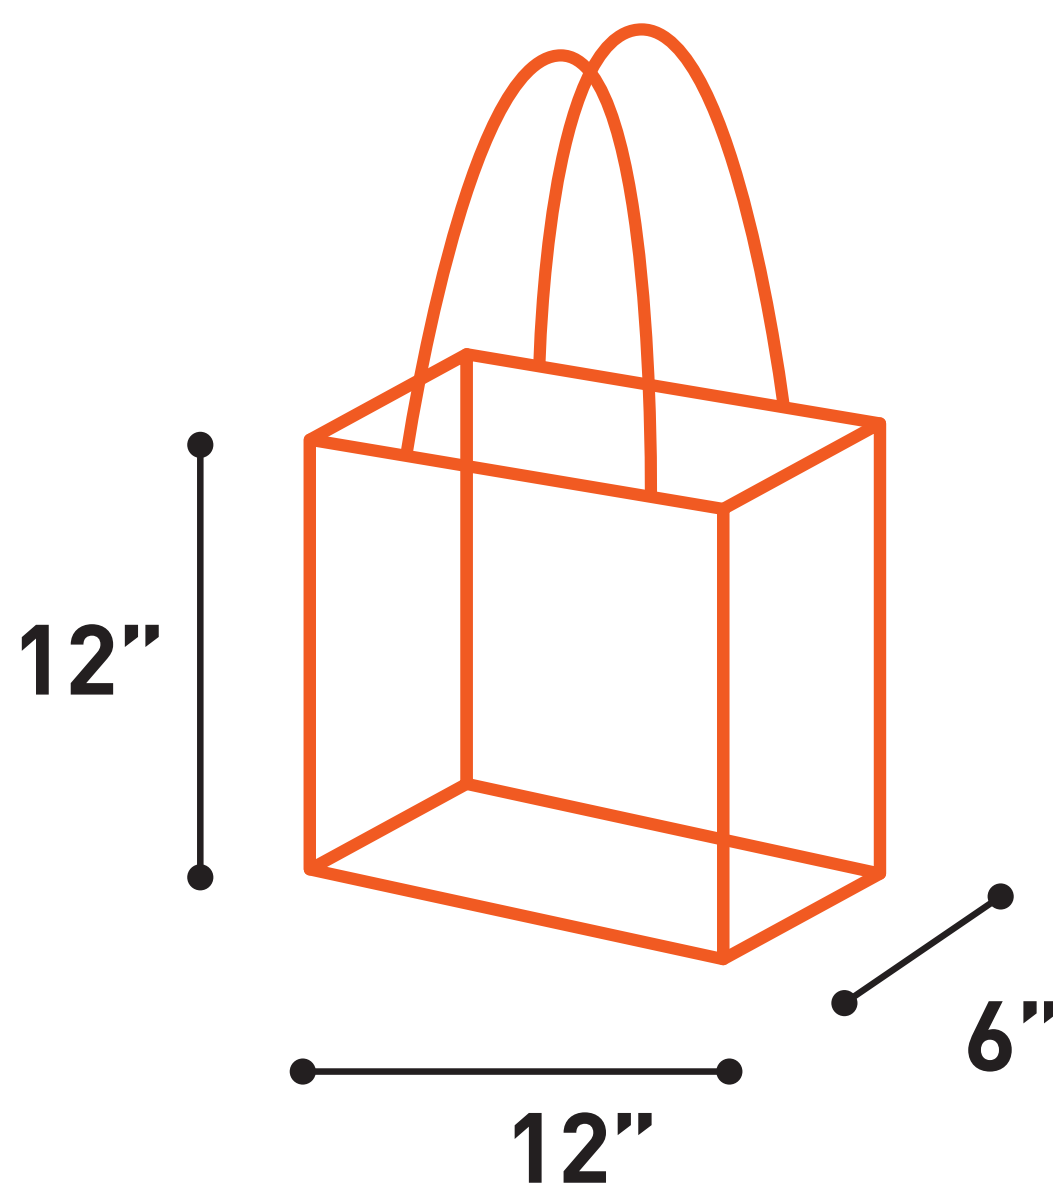

CLEAR PLASTIC TOTE